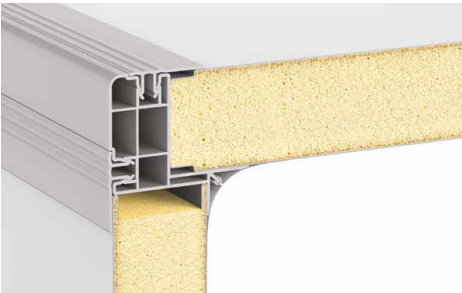

Recommended Finishes

Glasbord® with Surfaseal® for Walls and Ceilings

Hygienic Glasbord® with Surfaseal®

Wall panels by Crane Composites®

- Smooth / Embossed Finish
- 1.5mm / 1.9mm / 2.3mm Thick
- Fire Rating: Class C / Class B / Class A / FM Approval
- Available in 1.20m width to any length required, Can be made up to 2.4m Width.
- Color Match is available

Embossed White | 85

Smooth White | 85

Main Issue	How Glasbord® with Surfaseal® Provides a solution
high levels of damage including paint peel and dents	Glasbord® with Surfaseal® is extremely wearing and resistant to heavy cleaning. It is also completely waterproof and a pore free surface. It is also highly impact and scratch resistant.
Mold and Mildew growth leading to Odours and bacteria and loss of food safety	Glasbord® with Surfaseal® does not allow any mold or mildew growth and is ASTM tested.
Heavy staining on surfaces, water damage and rot	Glasbord® with Surfaseal® is extremely wearing and resistant to heavy cleaning.

Certifications

Residential Corridors

Hygienic Wall and Ceiling Solutions

Installation Options / Engineered Solutions

Glasbord® with Surfaseal® Self Adhesive peel and stick panels (Hygibreak®)

Glasbord® with Surfaseal® laminated on Rigid Board (Hygimat)

Glasbord® with Surfaseal® Sandwich Panels (Hygispan®)

Glasbord® with Surfaseal® Modular Panels (Hygicold)

Traditional Installation

Custom Made Hygienic Doors (Hygidoor)

Profiles and Accessories

- PVC profiles (division bars, inside corners, outside corners)
- Stainless Steel Profiles
- Safety Barriers
- Polyurathane seam sealant
- Heavy duty skirting
- Suspended Ceiling Grid