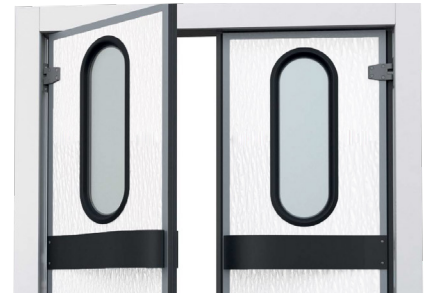

Recommended Finishes

Glasbord® with Surfaseal® for Walls and Ceilings

Hygienic Glasbord® with Surfaseal®

Wall panels by Crane Composites®

- Smooth / Embossed Finish
- 1.5mm / 1.9mm / 2.3mm Thick
- Fire Rating: Class C / Class B / Class A / FM Approval
- Available in 1.20m width to any length required, Can be made up to 2.4m Width.
- Color Match is available

Certifications

Residential Corridors

Hygienic Wall and Ceiling Solutions

Installation Options / Engineered Solutions

Glasbord® with Surfaseal® Self Adhesive peel and stick panels (Hygibreak®)

Glasbord® with Surfaseal® laminated on Rigid Board (Hygimat)

Glasbord® with Surfaseal® Sandwich Panels (Hygispan®)

Glasbord® with Surfaseal® Modular Panels (Hygicold)

Traditional Installation

Custom Made Hygienic Doors (Hygidoor)

Profiles and Accessories

- PVC profiles (division bars, inside corners, outside corners)
- Stainless Steel Profiles
- Safety Barriers
- Polyurathane seam sealant
- Heavy duty skirting
- Suspended Ceiling Grid